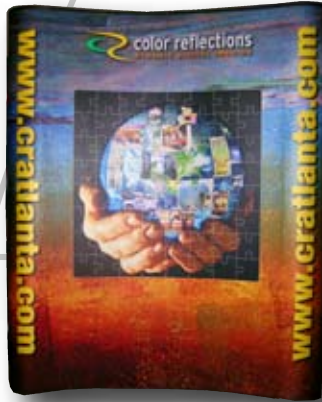

Your One Stop Shop for Hardware and Graphics

Lightbox tower with shelf

8'x8' for smaller space

8'x10' for more versatility

All units together
for a 20' booth space
or....

...mix and match to
use each section
as needed throughout
the year

Dye sub for vibrant colors

Show -N- Throw

Banner stand for lobby or
special event